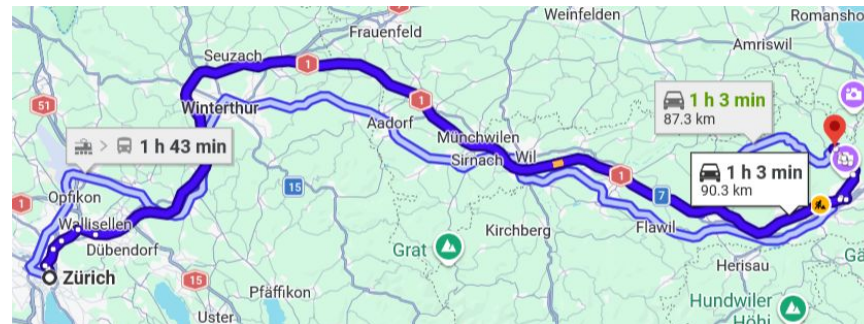

- Breakfast included
- 15 minutes from Field

WBSC
EUROPE

HOW TO REACH Wittenbach

- Zürich Airport □ Wittenbach by train via St.Gallen (1 Hour)
- Milano Airport □ Wittenbach by train via St.Gallen (5+ Hours)
- Friedrichshafen, Germany □ 1h by car
- St. Gallen Bahnhof □ Wittenbach by train or bus
- Zürich Bahnhof □ Wittenbach by train or bus
- With car: A1 Autobahn Exit St.Gallen, St.Fiden